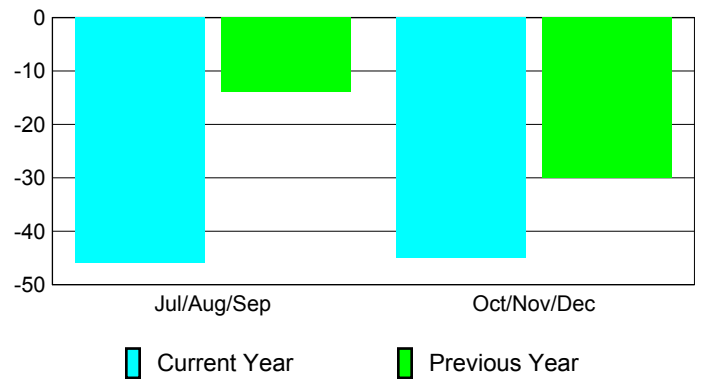

Comparison of Membership Gain/Loss

Current Year Compared to the Previous Year