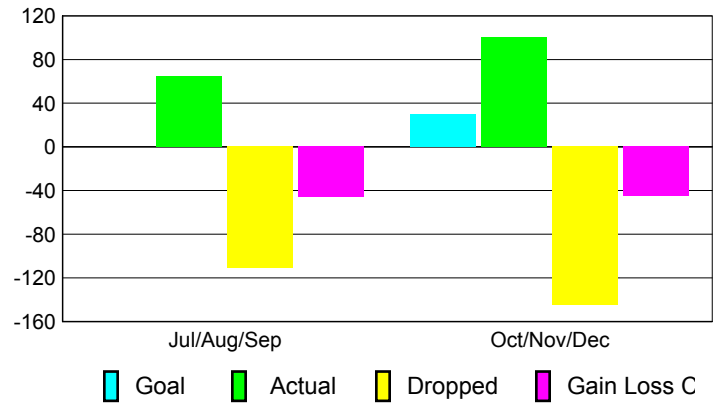

Membership Results 2010-2011

Goal, New, Dropped, Gain/Loss