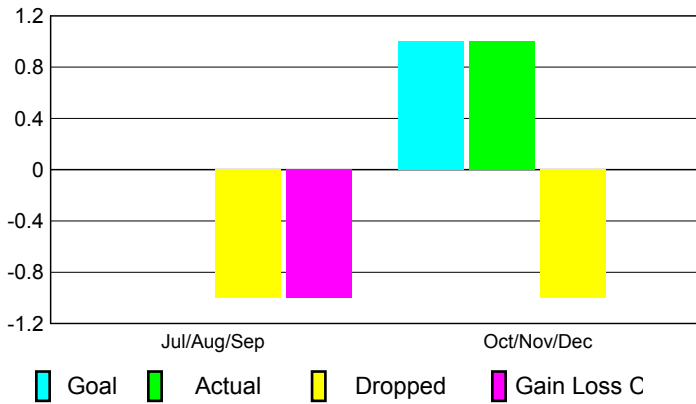

2010-2011 GMT Reports for District (or Undistricted) **District 108AB**

GMT: **Federico STEINHAUS**

Location: **ITALY**

GMT CA: **4**

CLUBS

Club Results
2010-2011

Clubs
2009-2010

| Month | New Club Goal | Actual New Clubs | Actual Dropped Clubs | Gain/ Loss of Clubs | Gain/ Loss of Clubs |
|---------------|------------------|------------------------|----------------------------|---------------------------|---------------------------|
| Jul/Aug/Sep | 0 | 0 | -1 | -1 | 0 |
| Oct/Nov/Dec | 1 | 1 | -1 | 0 | 0 |
| Totals | 1 | 1 | -2 | -1 | 0 |

Club Results 2010-2011

Goal, New, Dropped, Gain/Loss

Comparison of Club Gain/Loss

Current Year Compared to the Previous Year

YTD Status Quo Clubs 2010-2011

Status Quo Clubs Compared to Status Quo Members

MEMBERSHIP